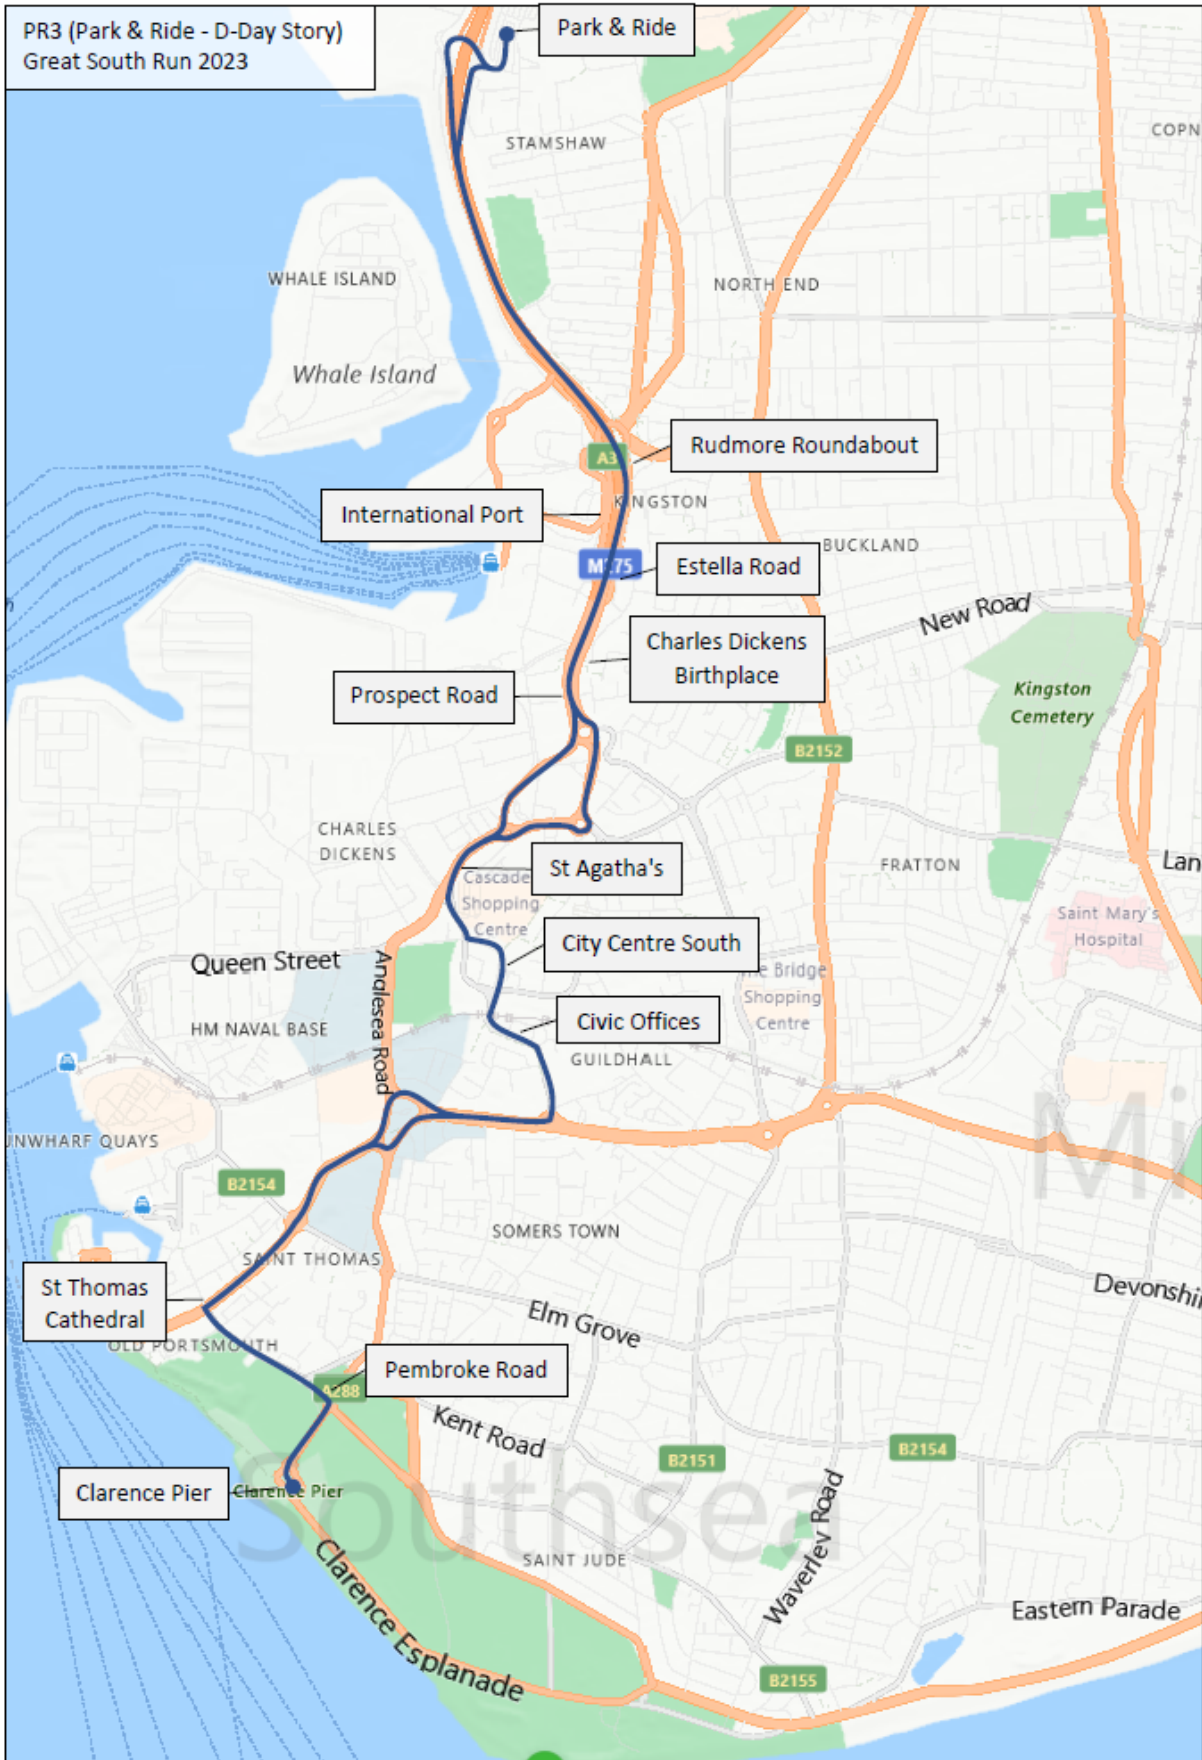

# ROUTE MAP

**CLARENCE PIER / CITY CENTRE to TIPNER PARK AND RIDE:**

<b>Clarence Pier</b>	07:05	07:15	07:25	07:35	07:45	07:55	08:05	08:15	08:25	08:35	08:45	08:55
<b>Pembroke Road</b>	07:07	07:17	07:27	07:37	07:47	07:57	08:07	08:17	08:27	08:37	08:47	08:57
<b>St Thomas Cathedral</b>	07:10	07:20	07:30	07:40	07:50	08:00	08:10	08:20	08:30	08:40	08:50	09:00
<b>City Centre South</b>	07:17	07:27	07:37	07:47	07:57	08:07	08:17	08:27	08:37	08:47	08:57	09:07
<b>Tipner Park and Ride</b>	07:25	07:35	07:45	07:55	08:05	08:15	08:25	08:35	08:45	08:55	09:05	09:15

<b>Clarence Pier</b>	15:05	15:15	15:25	15:35	15:45	15:55	16:05	16:15	16:25	16:35	16:45	16:55
<b>Pembroke Road</b>	15:07	15:17	15:27	15:37	15:47	15:57	16:07	16:17	16:27	16:37	16:47	16:57
<b>St Thomas Cathedral</b>	15:10	15:20	15:30	15:40	15:50	16:00	16:10	16:20	16:30	16:40	16:50	17:00
<b>City Centre South</b>	15:17	15:27	15:37	15:47	15:57	16:07	16:17	16:27	16:37	16:47	16:57	17:07
<b>Tipner Park and Ride</b>	15:25	15:35	15:45	15:55	16:05	16:15	16:25	16:35	16:45	16:55	17:05	17:15

<b>Clarence Pier</b>	17:05	17:15	17:25
<b>Pembroke Road</b>	17:07	17:17	17:27
<b>St Thomas Cathedral</b>	17:10	17:20	17:30
<b>City Centre South</b>	17:17	17:27	17:37
<b>Tipner Park and Ride</b>	17:25	17:35	17:45